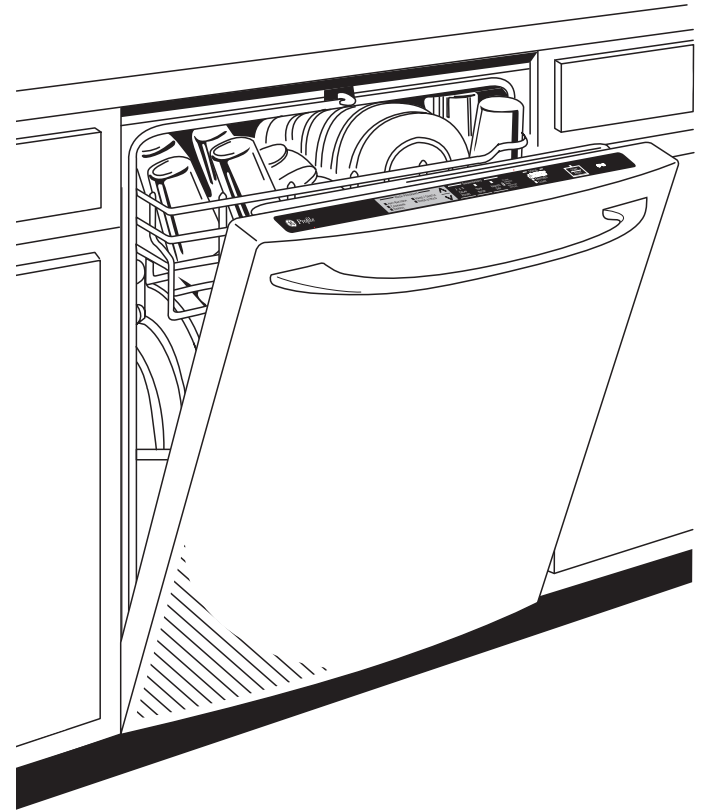

Features and Benefits

- SmartDispense™ Technology - Holds up to 47 fl. oz. of detergent and dispenses it based on water hardness and soil levels
- 6-level BrilliantClean™ Towerless Wash System - Multiple wash levels help to remove tough food soils from dishes
- CleanSensor™ - A laser measures soil and water temperature to adjust to the ideal cycle time and optimize water usage
- Giant Tub with up to 16 Place Setting Capacity Nylon Racking - Holds tall and oversized items and washes up to 16 place settings at once
- 2 Sets of Fold-Down Tines in Lower Rack - Flexible tines make it easier to load the dishwasher
- 2/4/8-Hour Delay Start - Allows the dishwasher to be set to wash dishes at a later time
- Hand/Gentle Cycle - Gently cleans delicate items that would normally require handwashing
- Model PDWT480PSS - Stainless steel (shown)
- Model PDWT400PWW - White on white
- Model PDWT400PBB - Black on black